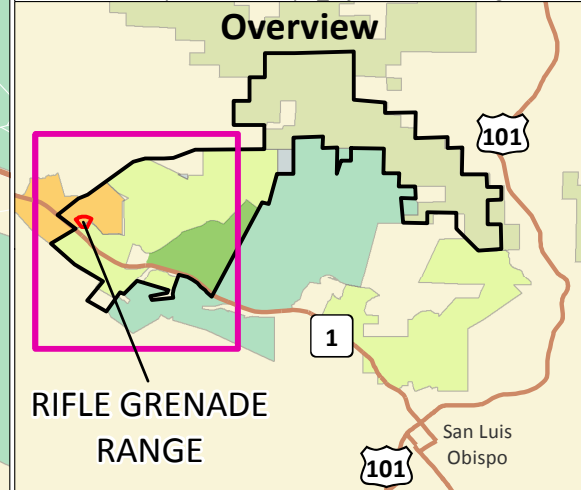

Camp San Luis Obispo

Rifle Grenade Range

FUDS Property No.: J09CA2031

Project No.: 09

Legend

- FUDS Property Boundary
- FUDS Project Boundary
- Bureau of Land Management
- School Land
- U.S. Forest Service (Los Padres National Forest)
- California Department of Fish and Wildlife
- Department of Defense (Camp San Luis Obispo National Guard)

US Army Corps of Engineers

Sources: USACE, 2020; Esri, 2019; DISDI, 2018; USCB, 2019; BLM, 2019; CDFW, 2020

Filename: CampSanLuisObispo_RifleGrenadeRange2020

RIFLE GRENADE RANGE

California Polytechnic State University

El Chorro Regional Park

Cuesta College

1

1