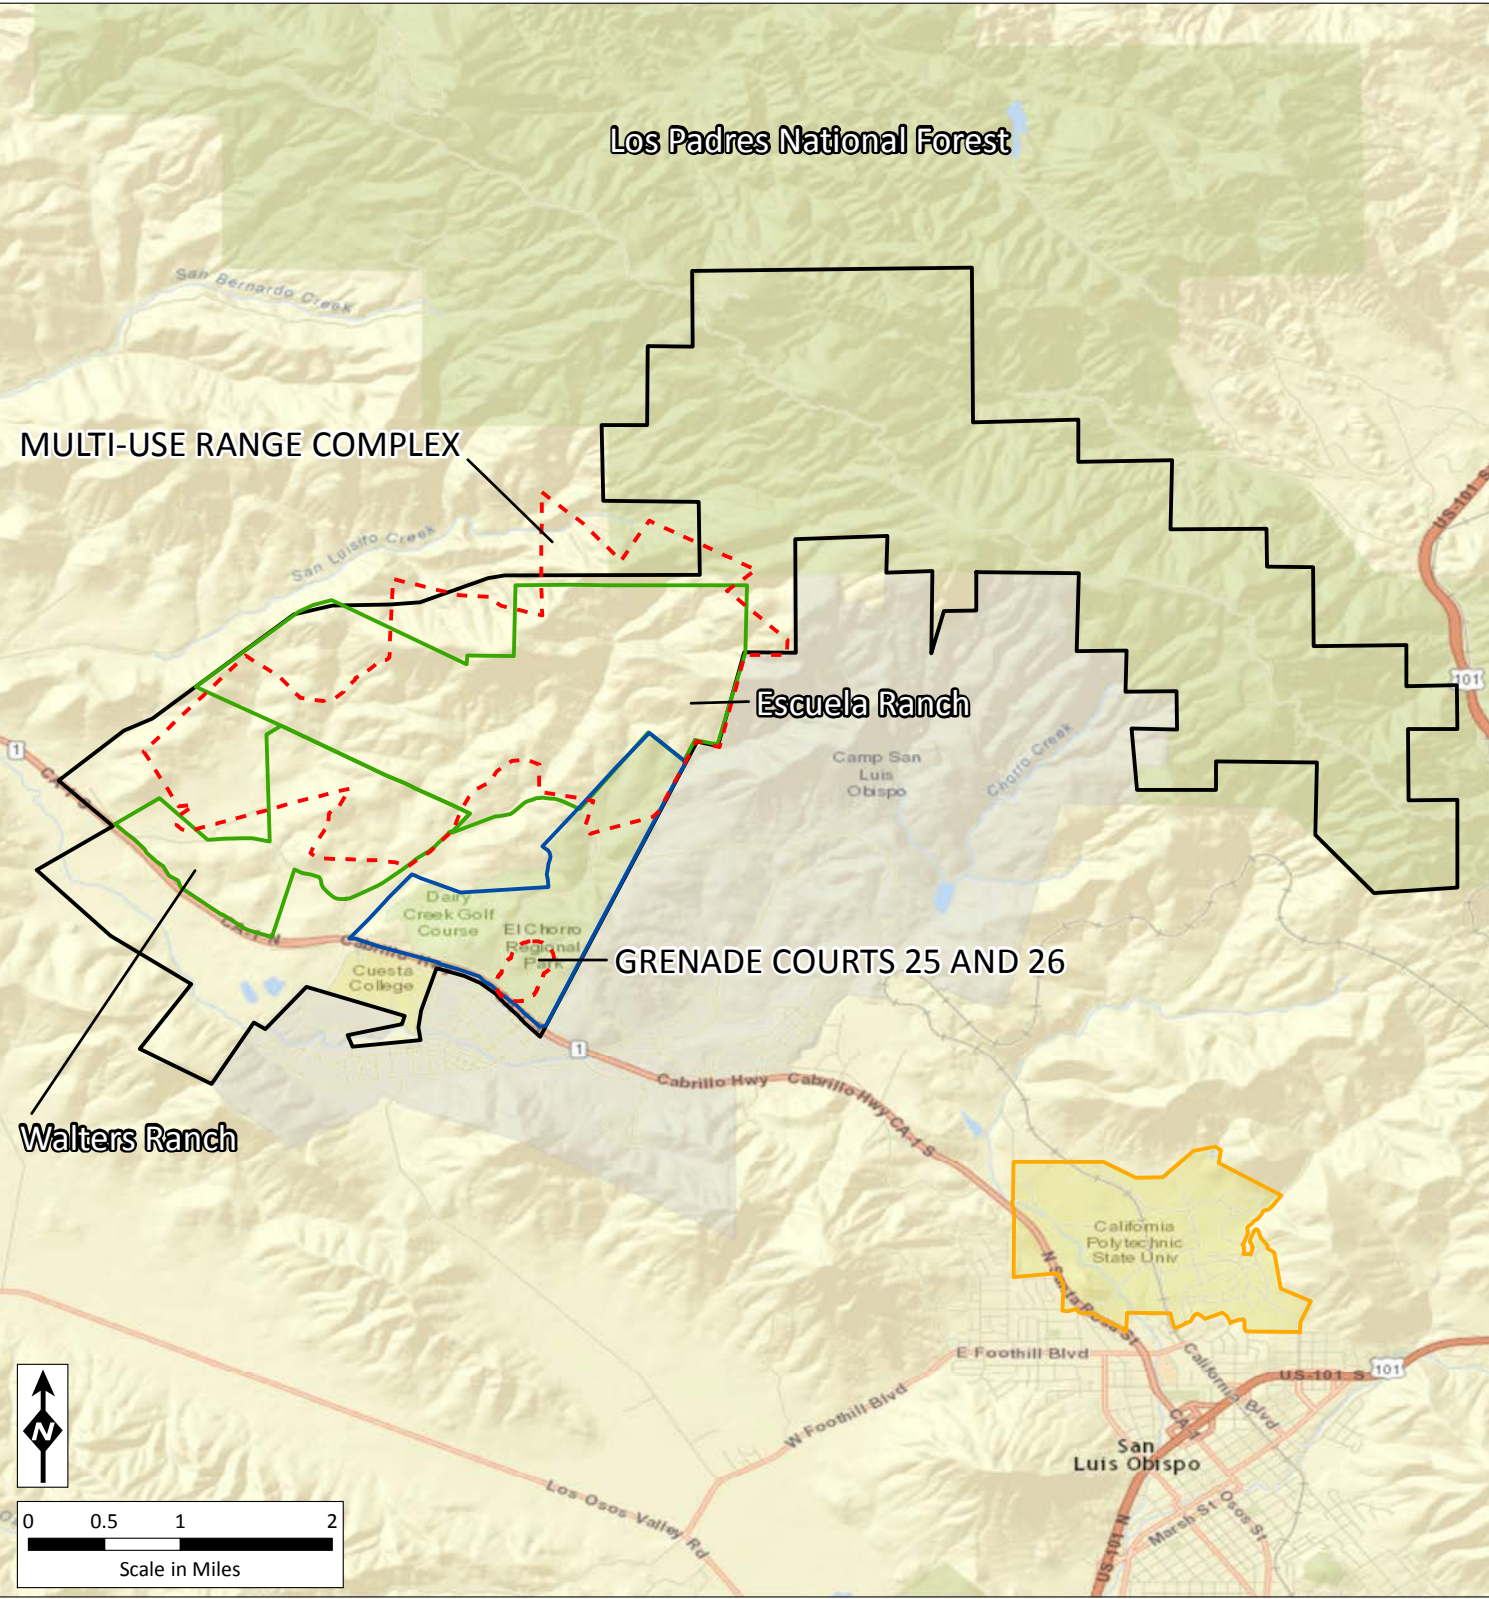

CAMP SAN LUIS OBISPO
FUDS Property No.: J09CA2031
Project Nos.: 05 and 07

Legend

-  Camp San Luis Obispo FUDS Property Boundary
-  Project Boundary
-  El Chorro Regional Park Boundary
-  California Polytechnic State University Boundary
-  California Polytechnic State University Ranch (Escuela and Walters)

US Army Corps of Engineers.

Source: USACE, 2014; ESRI, 2014; Cal Poly, 2012
Filename: CampSanLuisObispo