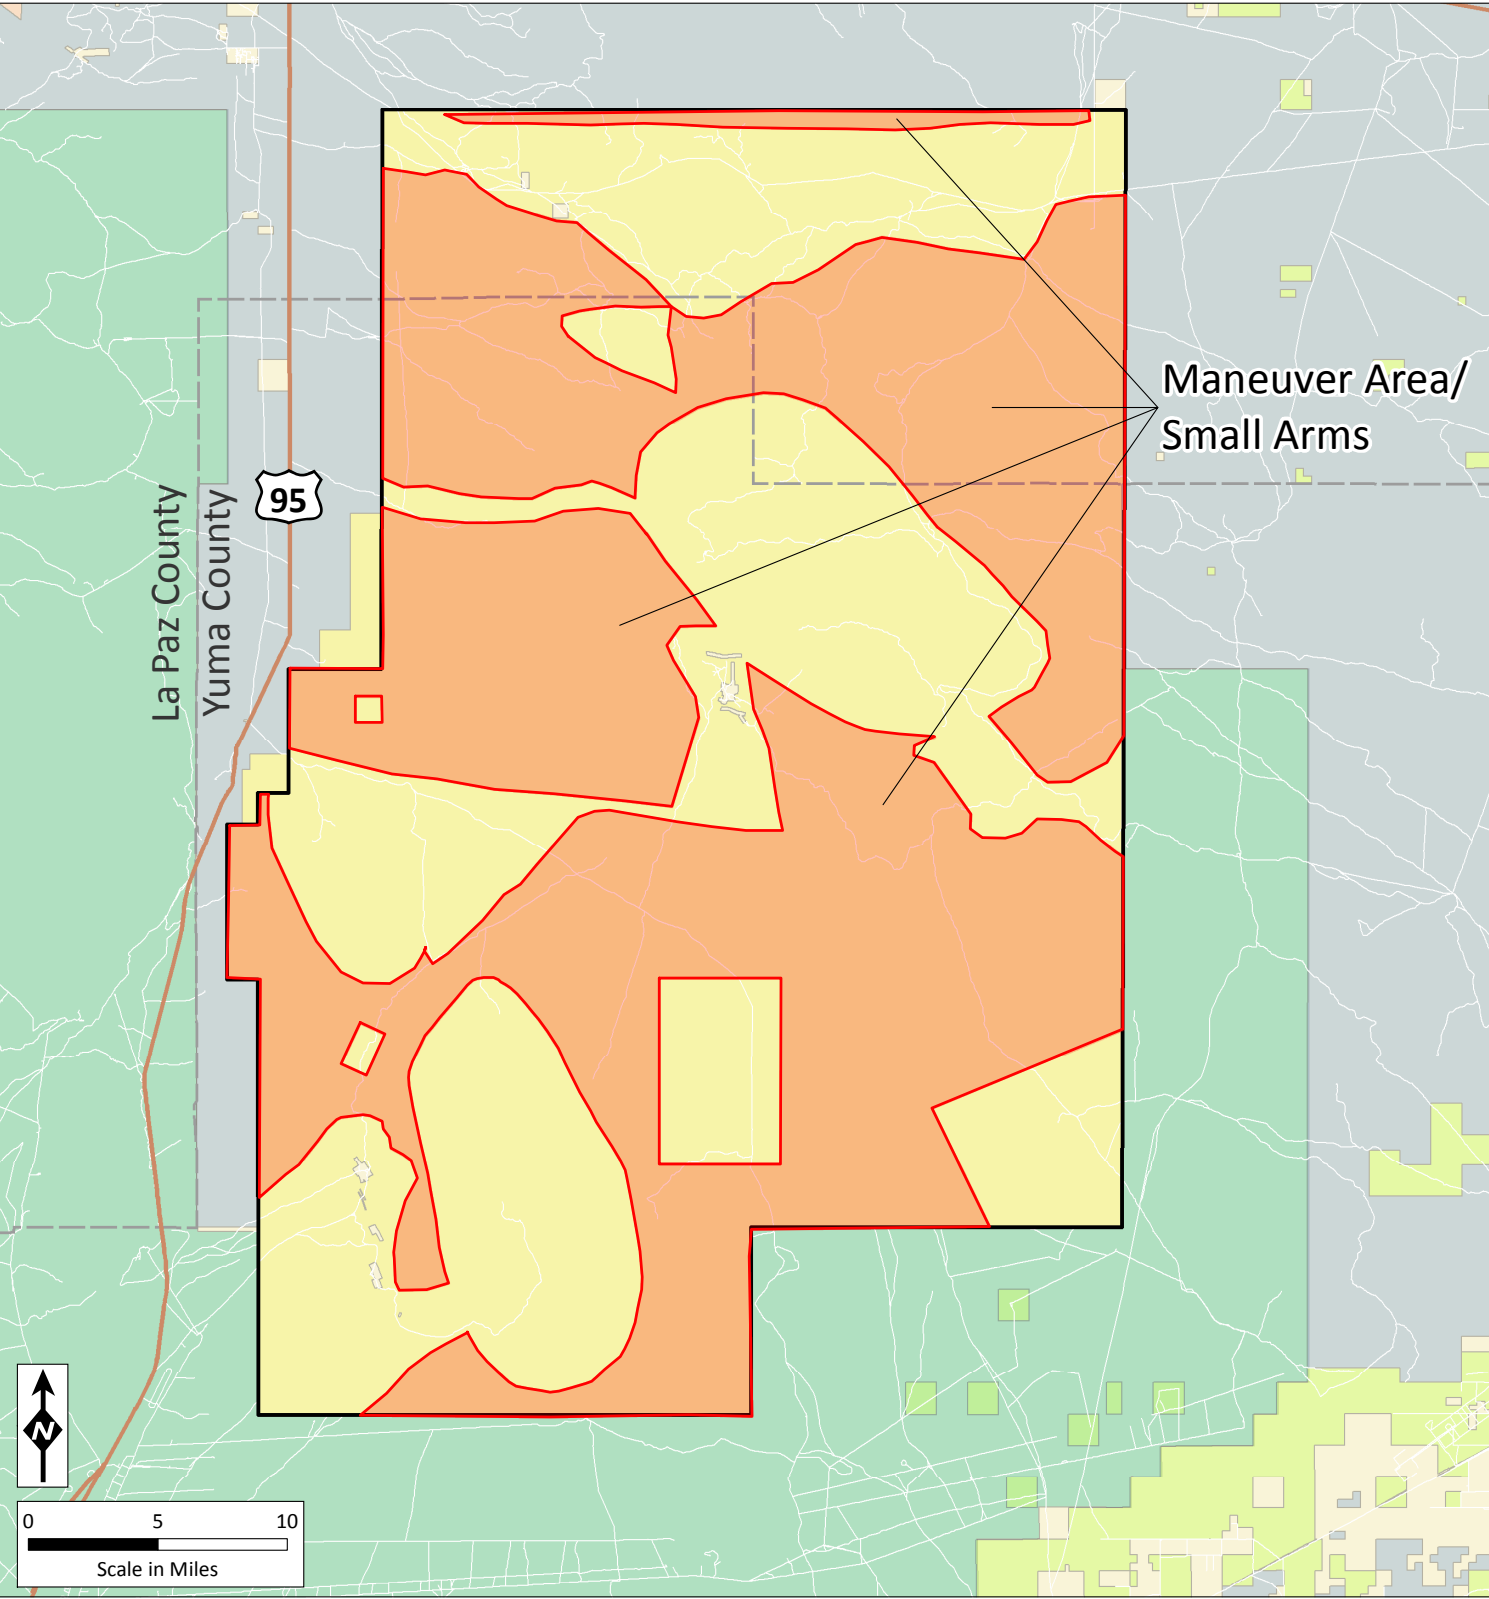

KOFA NATIONAL WILDLIFE REFUGE
Maneuver Area/Small Arms
FUDS Property No.: J09AZ0047
Project No.: 08

Legend

-  Kofa National Wildlife Refuge Property Boundary
-  FUDS Project Boundary
-  Bureau of Land Management
-  Department of Defense (Yuma Proving Ground)
-  State Lands
-  U.S. Fish and Wildlife Service (Kofa National Wildlife Refuge)

US Army Corps of Engineers

Sources: USACE, 2016; Esri, 2018; BLM, 2016; DISDI, 2017; USCB, 2017
Filename: MASA_fullpage_map

Maneuver Area/
Small Arms